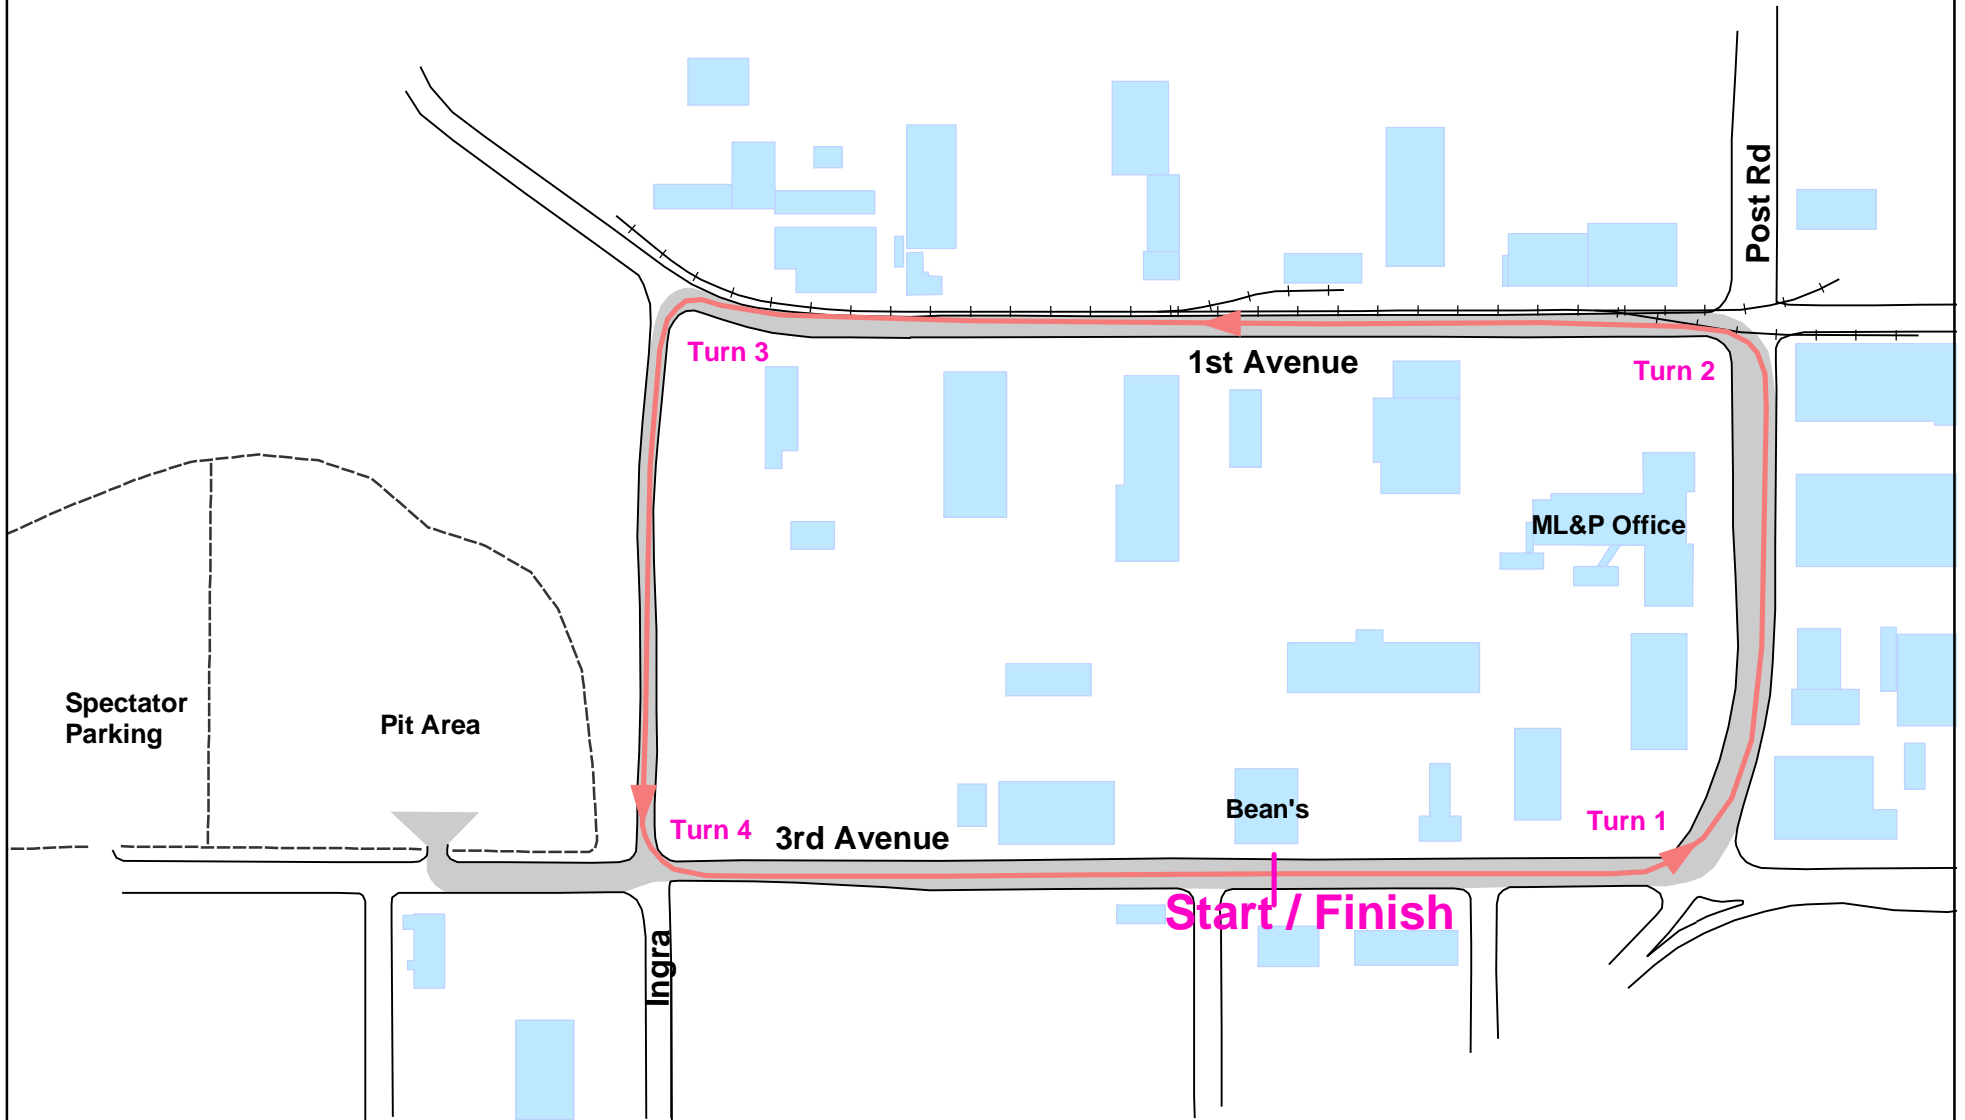

Fur Rondy Grand Prix

Course Layout 2004 and Up

Course Length: .79 miles
Elevation Difference: 72ft